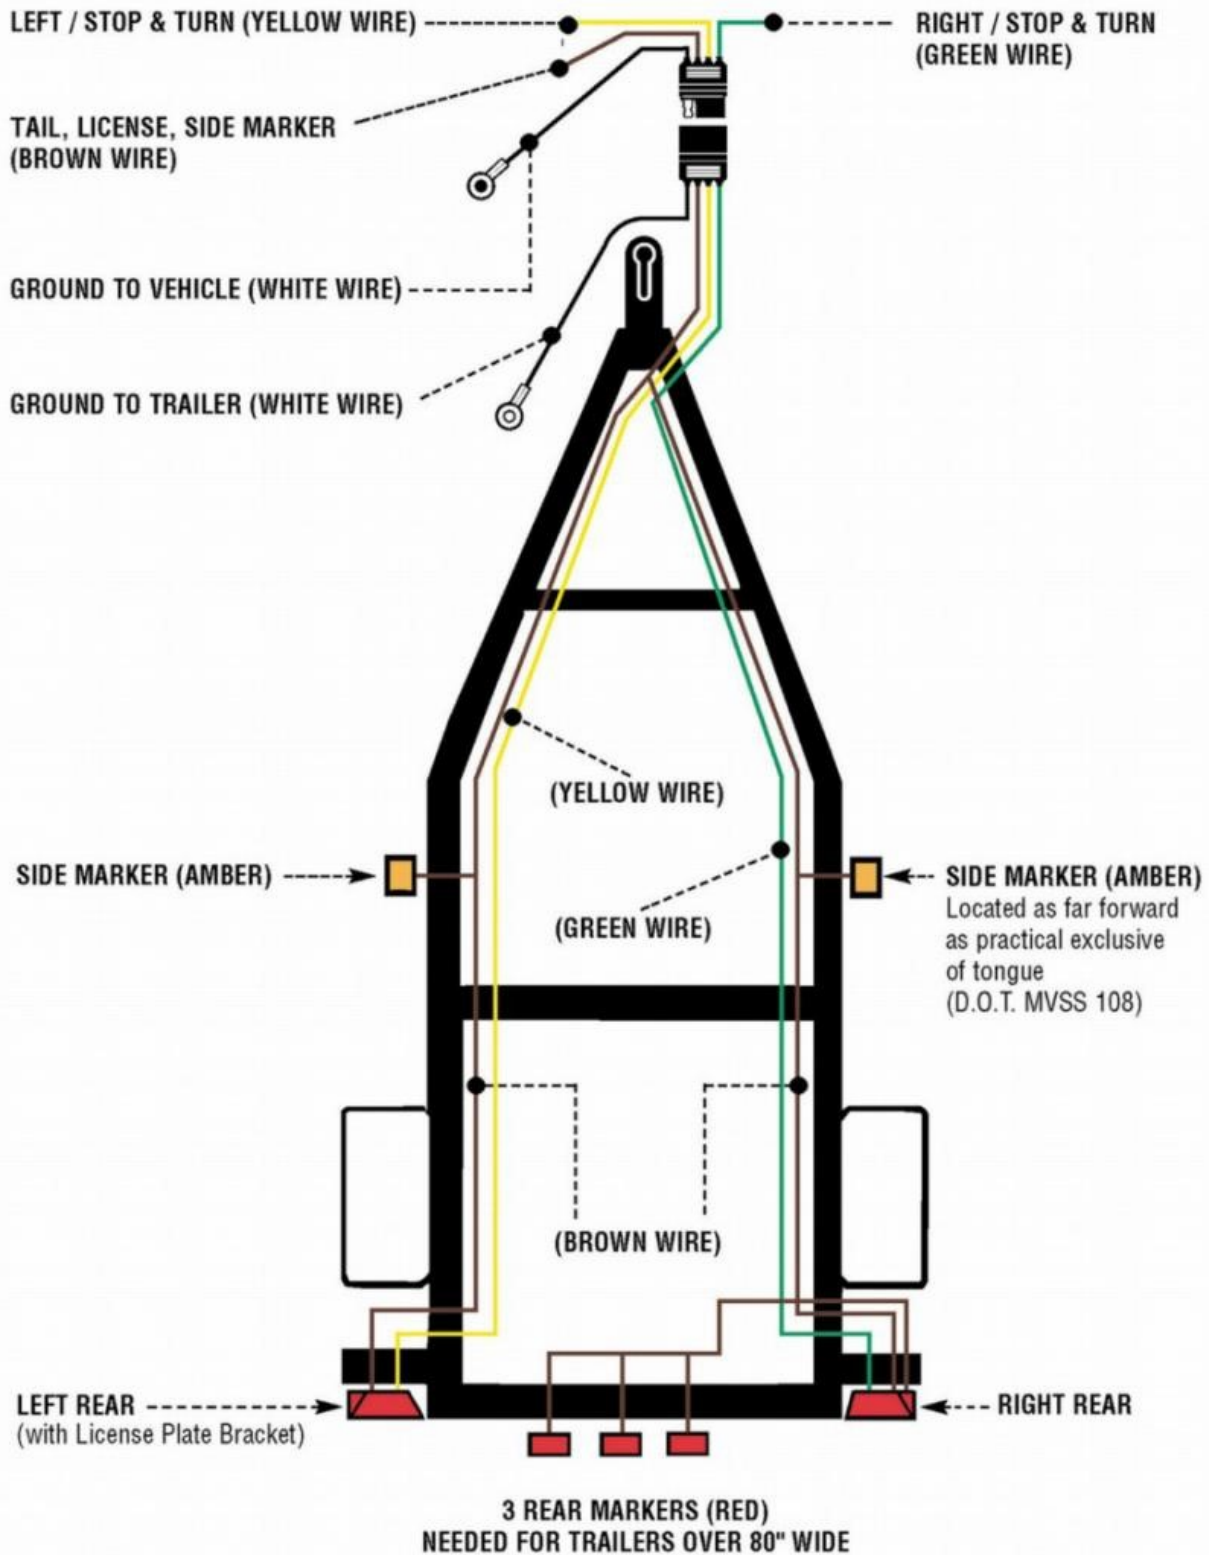

How To...

Wire a Trail Boss I and II

ALL EQUIPMENT IS FOR OUTDOOR USE ONLY

526 EAST ROLLING RIDGE DRIVE, BELLEFONTE, PA 16823

P: 814-359-2755

F: 814-359-2621

sales@bigjohngrills.com